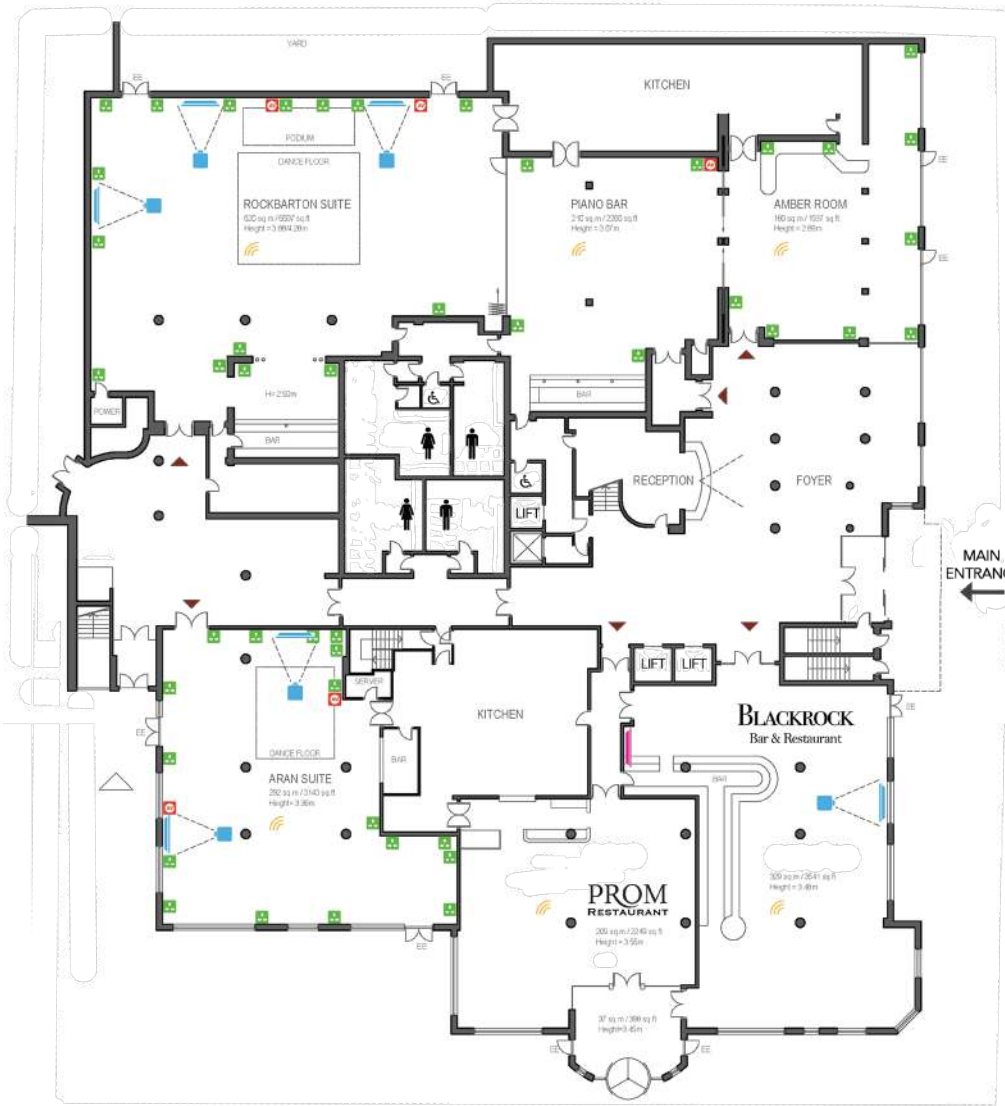

Floor Plans

GROUND FLOOR

- Power Point
- AV Socket
- AV Equipment
- Screen
- Plasma Screen
- WIFI Enabled
- Ceiling Projector

COURTYARD SUITE FIRST FLOOR

PROMENADE SUITE FOURTH FLOOR